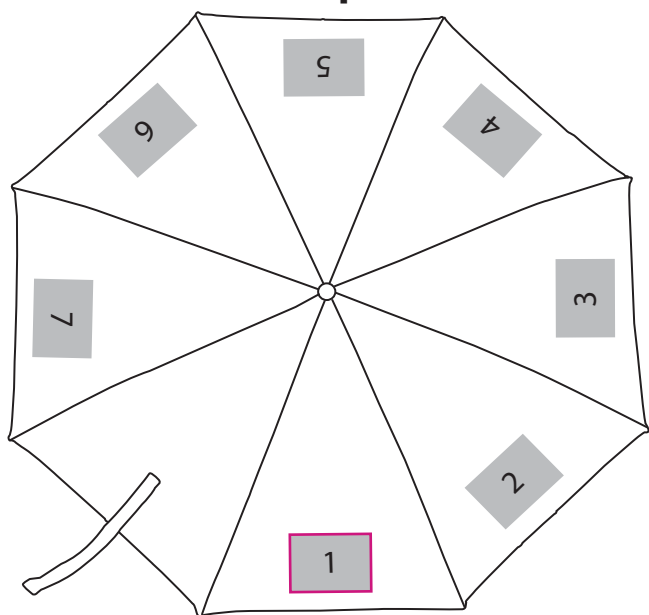

GIFTSET26367 - Metro Essentials Gift Set

Top:

Front:

NB9469

Front:

MUG25010

UMB23803

Top of Box

Position	Number of Col	Branding Option	Branding Code	Size
1: Top	6 Col (1 Col Free)	Screen Print	B0SPCF	(H)100mm x (W) 200mm
2-7: Top	6 Col	Screen Print	B0SPC	(H) 100mm x (W) 200mm
8: Front Pouch	1 Col	Screen Print	B0SPB	(H) 40mm x (W) 120mm
9: Front	6 Col (1 Col Free)	Screen Print	B0SPBF	(H) 180mm x (W) 80mm
9: Front	Full Col	UV DTF	B0UVP1	(H) 80mm x (W) 80mm
10: Front Bottom	Full Col	Sticker	B0STCKR	(H) 20mm x (W) 50mm
10: Front Bottom	Full Col	Dome Sticker	B0DOME	(H) 20mm x (W)50mm
11: Front Mug	2 Col (1 Col Free)	Pad Print	B0PPBF	(H) 35mm x (W) 35mm
11: Front Mug	Full Col	UV DTF	B0UVP22	(H) 60mm x (W)60mm
11: Front Mug	1 Col (1 Col Free)	Screen Wrap	B0SWF	(H) 70mm x (W)150mm
12: Top of Box	4 Col (1 Col Free)	Screen Print	B0SPBF	(H) 100mm x (W) 220mm