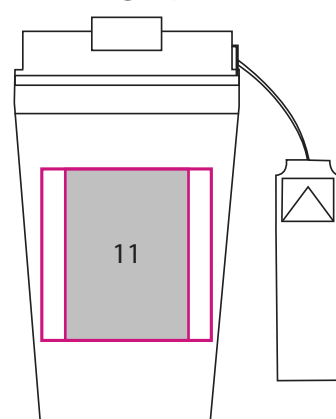

GIFTSET26367 - Metro Essentials Gift Set

Top:

Front:

NB9469

Front:

MUG25010

UMB23803

Top of Box

Position	Number of Col	Branding Option	Branding Code	Size
1: Top	6 Col (1 Col Free)	Screen Print	B0SPCF	(H)100mm x (W) 200mm
2-7: Top	6 Col	Screen Print	B0SPC	(H) 100mm x (W) 200mm
8: Front Pouch	1 Col	Screen Print	B0SPB	(H) 40mm x (W) 120mm
9: Front	6 Col (1 Col Free)	Screen Print	B0SPBF	(H) 180mm x (W) 80mm
9: Front	Full Col	UV DTF	B0UVP1	(H) 80mm x (W) 80mm
10: Front Bottom	Full Col	Sticker	B0STCKR	(H) 20mm x (W) 50mm
10: Front Bottom	Full Col	Dome Sticker	B0DOME	(H) 20mm x (W)50mm
11: Front Mug	2 Col (1 Col Free)	Pad Print	B0PPBF	(H) 35mm x (W) 35mm
11: Front Mug	Full Col	UV DTF	B0UVP22	(H) 60mm x (W)60mm
11: Front Mug	1 Col (1 Col Free)	Screen Wrap	B0SWF	(H) 70mm x (W)150mm
12: Top of Box	4 Col (1 Col Free)	Screen Print	B0SPBF	(H) 100mm x (W) 220mm